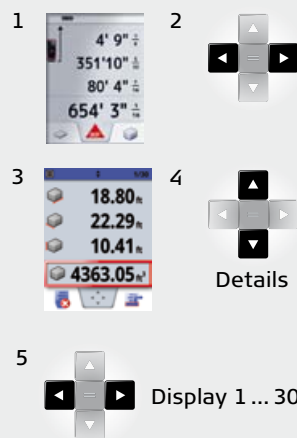

- 1 Status Bar/Level
- 2 Reference
- 3 Active Function
- 4 Main Line (Result)
- 5 Selection keys linked to the symbol above
- 6 ON/DIST
- 7 Pointfinder (viewscreen)
- 8 Function Screen
- 9 Navigation
- 10 Clear/Off
- 11 Add/Subtract

Settings

More results

Memory

Pointfinder

Personalized favorites