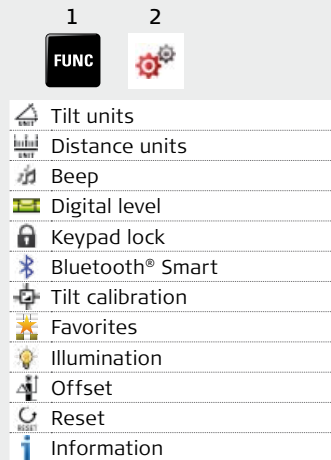

- 1 Status Bar/Level
- 2 Reference
- 3 Active Function
- 4 Main Line (Result)
- 5 Selection keys linked to the symbol above
- 6 ON/DIST
- 7 Pointfinder (viewscreen)
- 8 Function Screen
- 9 Navigation
- 10 Clear/Off
- 11 Add/Subtract

Unlock keypad

Quick Start

Leica DISTO™ E7500i

- when it has to be right

Leica
Geosystems

(Navigate) Functions

? Helpfunctions

Reference/tripod

Settings

More results

Memory

Pointfinder

Personalized favorites