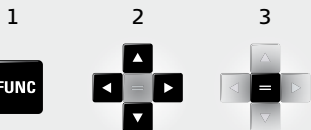

- 1 Status Bar/Level
- 2 Reference
- 3 Active Function
- 4 Main Line (Result)
- 5 Selection keys linked to the symbol above
- 6 ON/DIST
- 7 Pointfinder (viewscreen)
- 8 Function Screen
- 9 Navigation
- 10 Clear/Off
- 11 Add/Subtract

Unlock keypad

Quick Start

Leica DISTO™ E7500i

- when it has to be right

Leica
Geosystems

(Navigate) Functions

? Helpfunctions

Reference/tripod

Settings

More results

Memory

Pointfinder

Personalized favorites