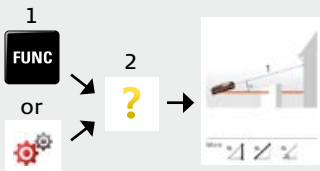

- 1 Status Bar/Level
- 2 Reference
- 3 Active Function
- 4 Main Line (Result)
- 5 Selection keys linked to the symbol above
- 6 ON/DIST
- 7 Pointfinder (viewscreen)
- 8 Function Screen
- 9 Navigation
- 10 Clear/Off
- 11 Add/Subtract

Unlock keypad

Quick Start

Leica DISTO™ E7500i

- when it has to be right

Leica
Geosystems

(Navigate) Functions

? Helpfunctions

Reference/tripod