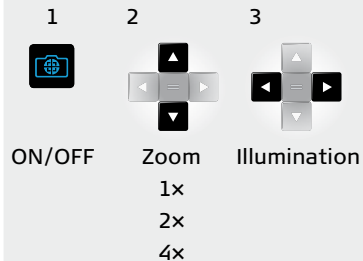

- 1 Status Bar/Level
- 2 Reference
- 3 Active Function
- 4 Main Line (Result)
- 5 Selection keys linked to the symbol above
- 6 ON/DIST
- 7 Pointfinder (viewscreen)
- 8 Function Screen
- 9 Navigation
- 10 Clear/Off
- 11 Add/Subtract

Settings

More results

Memory

Pointfinder

Personalized favorites