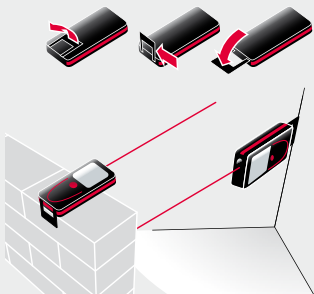

Laser class 2
in acc. with IEC 60825-1

www.disto.com

SAP. No. 792 325b

Insert batteries

Operation

ON Measure OFF

Endpiece

Overview

- 1 Status Bar/Level
- 2 Reference
- 3 Active Function
- 4 Main Line (Result)
- 5 Selection keys linked to the symbol above
- 6 ON/DIST
- 7 Pointfinder (viewscreen)
- 8 Function Screen
- 9 Navigation
- 10 Clear/Off
- 11 Add/Subtract

Unlock keypad

Quick Start

Leica DISTO™ E7500i

- when it has to be right

Leica
Geosystems

(Navigate) Functions

? Helpfunctions

Reference/tripod