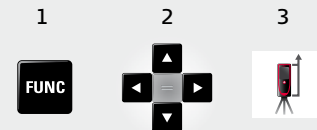

- 1 Status Bar/Level
- 2 Reference
- 3 Active Function
- 4 Main Line (Result)
- 5 Selection keys linked to the symbol above
- 6 ON/DIST
- 7 Pointfinder (viewscreen)
- 8 Function Screen
- 9 Navigation
- 10 Clear/Off
- 11 Add/Subtract

Unlock keypad

Quick Start

Leica DISTO™ E7500i

- when it has to be right

Leica
Geosystems

(Navigate) Functions

? Helpfunctions

Reference/tripod

Settings

More results

Memory

Pointfinder

Personalized favorites