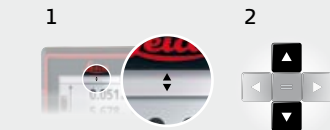

- 1 Status Bar/Level
- 2 Reference
- 3 Active Function
- 4 Main Line (Result)
- 5 Selection keys linked to the symbol above
- 6 ON/DIST
- 7 Pointfinder (viewscreen)
- 8 Function Screen
- 9 Navigation
- 10 Clear/Off
- 11 Add/Subtract

Unlock keypad

Quick Start

Leica DISTO™ E7500i

- when it has to be right

Leica
Geosystems

(Navigate) Functions

? Helpfunctions

Reference/tripod

Settings

More results

Memory

Pointfinder

Personalized favorites