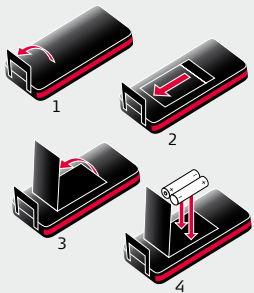

Laser class 2
in acc. with IEC 60825-1

www.disto.com

SAP. No. 792 325b

Insert batteries

Operation

ON Measure OFF

Endpiece

Overview

- 1 Status Bar/Level
- 2 Reference
- 3 Active Function
- 4 Main Line (Result)
- 5 Selection keys linked to the symbol above
- 6 ON/DIST
- 7 Pointfinder (viewscreen)
- 8 Function Screen
- 9 Navigation
- 10 Clear/Off
- 11 Add/Subtract

Unlock keypad

Quick Start

Leica DISTO™ E7500i

- when it has to be right

Leica
Geosystems

(Navigate) Functions

? Helpfunctions

Reference/tripod