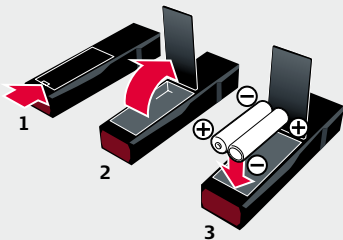

Quick Start

Leica DISTO™ E7100i

- 1 — ON/DIST
- 2 — Area
- 3 — Bluetooth®
- 4 — Clear/Off

- when it has to be **right**

Leica
Geosystems

Insert Batteries

Operation

1x → ON

CLEAR
OFF

2 sec → OFF

1x

Attach/Remove Clip

Area