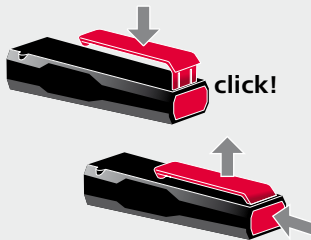

CLEAR
OFF

2 sec → OFF

1x

Attach/Remove Clip

Area